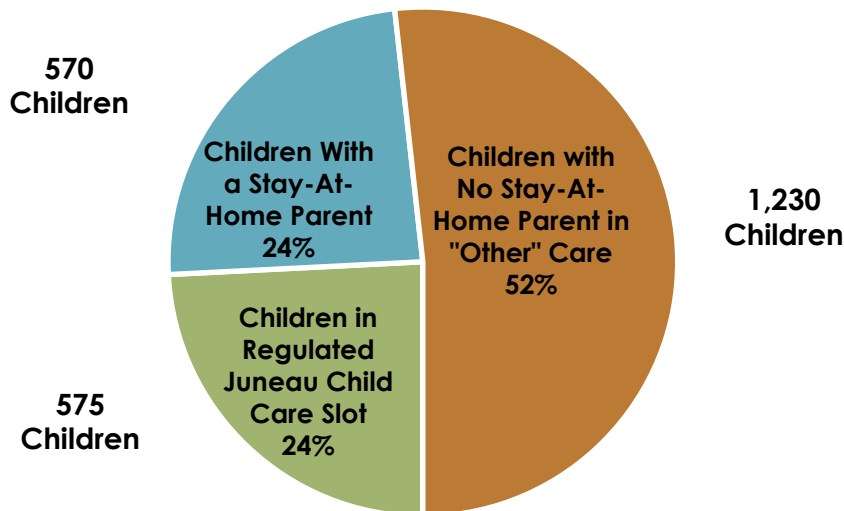

Source: US Census (American Fact Finder)

University of Alaska Southeast: The Juneau Campus

In the fall of 2010, 2,989 students attended the University of Alaska Southeast campus in Juneau. This represents an increase of 3 percent from fall 2009, and an 11 percent increase from 2007. Regionally, University of Alaska Southeast enrollment was also up by 3 percent, to 3,968 students.

University of Alaska Juneau Enrollment Fall 2000 to Fall 2010

Source: University of Alaska. <http://www.alaska.edu/opa/publications/budget-summary/>

Note: Enrollment includes part time and full time students, as well as students auditing courses.

Childcare Capacity and Costs

Number of Full Time Child Care Slots in Juneau, 2010

Total Juneau Kids Under 6 = 2,375

Source: US Census 2010; Association for the Education of Young Children

Juneau Child Care by the Numbers