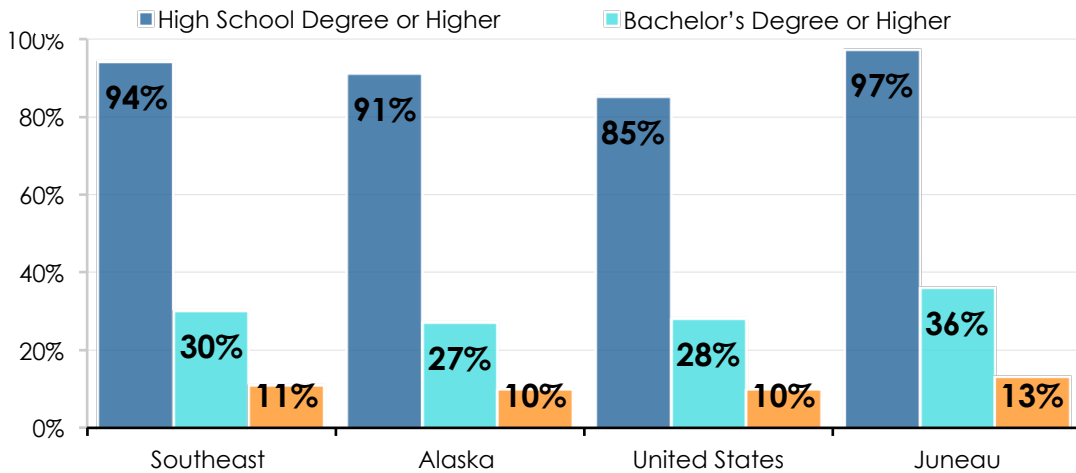

Student Statistics

Photo Credit: Michael Penn/Juneau Empire

Juneau School District Enrollment

In the 2009-2010 school year, the number of K-12 students enrolled in the Juneau School District (JSD) remained flat. On October 1, 2010, 4,968 students were enrolled in Juneau schools, a 0.3% (15 student) increase from the previous year. Since 2000, the number of children enrolled in Juneau schools has fallen by 9 percent (-495 students). Forecasts project a one percent decline in enrollment in 2011, and a four percent student decline by 2016.

Juneau School District K-12 Enrollment, Fall 1999 - 2010

Source: State of Alaska Department of Education and Early Development and JSD.

Juneau School District Enrollment, 1999-2010

Year	Grade School	Middle School	High School	Total Enrollment
Fall 2011 (preliminary)	2,157	1,104	1,623	4,884
Fall 2010	2,142	1,111	1,715	4,968
Fall 2009	2,160	1,077	1,716	4,953
Fall 2000	2,555	1,322	1,771	5,648
Fall 2016 Forecast	2,100	1,064	1,584	4,748
Fall 2011 Forecast	2,137	1,090	1,697	4,924
Change Fall '09 to Fall '10	-0.8%	3.2%	-0.1%	0.3%
Change Fall '00 to Fall '10	-13%	-12%	-2%	-9%

Source: State of Alaska Department of Education and Early Development and JSD.

Educational Attainment

Juneau and Southeast Alaska residents have a higher level of average educational attainment than the state and national populations. In 2009, 97 percent of Juneau residents over the age of 25 had at least a high school degree, and 13 percent had a graduate degree. The percent of Juneau high school graduates is 12 percentage points higher than the US average of 85 percent. Overall, 94 percent of Southeast Alaska residents have at least a high school degree (or equivalent).

Educational Attainment by Percent 2009, Age 25+

Level of Education	Juneau	Southeast	Alaska	US
High School Degree or Higher (age 25+)	97%	94%	91%	85%
Bachelor's Degree or Higher (age 25+)	36%	30%	27%	28%
Graduate Degree or Higher (age 25+)	13%	11%	10%	10%