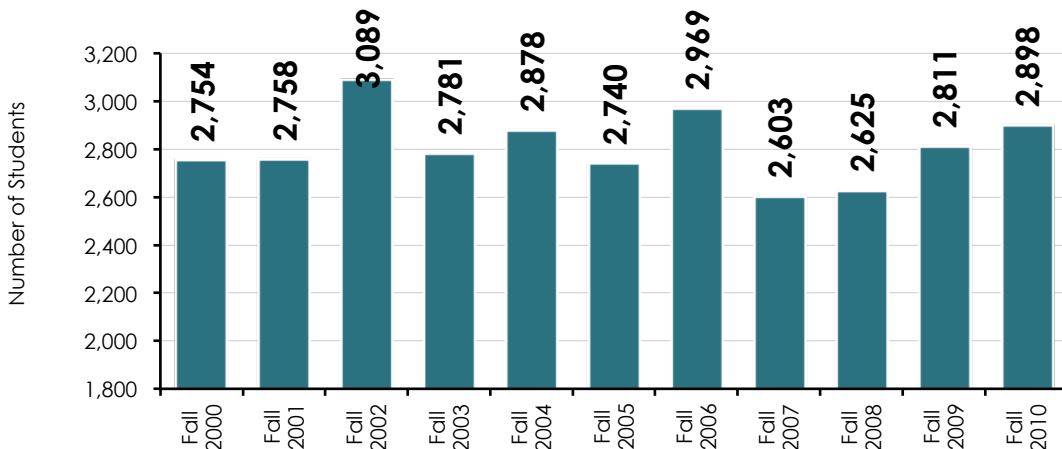

University of Alaska Juneau Enrollment Fall 2000 to Fall 2010

Source: University of Alaska. <http://www.alaska.edu/opa/publications/budget-summary/>

Note: Enrollment includes part time and full time students, as well as students auditing courses.