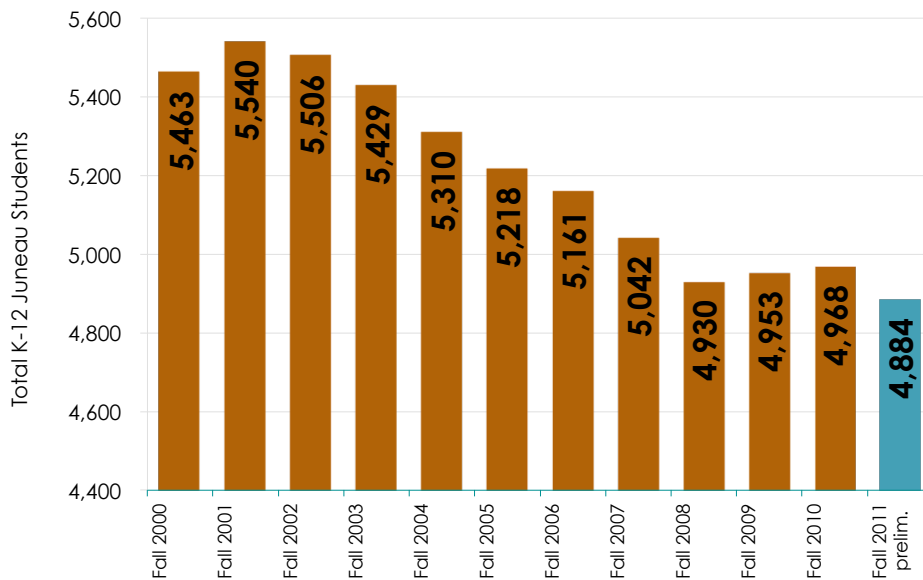

Student Statistics

Photo Credit: Michael Penn/Juneau Empire

Juneau School District Enrollment

In the 2009-2010 school year, the number of K-12 students enrolled in the Juneau School District (JSD) remained flat. On October 1, 2010, 4,968 students were enrolled in Juneau schools, a 0.3% (15 student) increase from the previous year. Since 2000, the number of children enrolled in Juneau schools has fallen by 9 percent (-495 students). Forecasts project a one percent decline in enrollment in 2011, and a four percent student decline by 2016.

Juneau School District K-12 Enrollment, Fall 1999 - 2010

Source: State of Alaska Department of Education and Early Development and JSD.

Juneau School District Enrollment, 1999-2010

Year	Grade School	Middle School	High School	Total Enrollment
Fall 2011 (preliminary)	2,157	1,104	1,623	4,884
Fall 2010	2,142	1,111	1,715	4,968
Fall 2009	2,160	1,077	1,716	4,953
Fall 2000	2,555	1,322	1,771	5,648
Fall 2016 Forecast	2,100	1,064	1,584	4,748
Fall 2011 Forecast	2,137	1,090	1,697	4,924
Change Fall '09 to Fall '10	-0.8%	3.2%	-0.1%	0.3%
Change Fall '00 to Fall '10	-13%	-12%	-2%	-9%