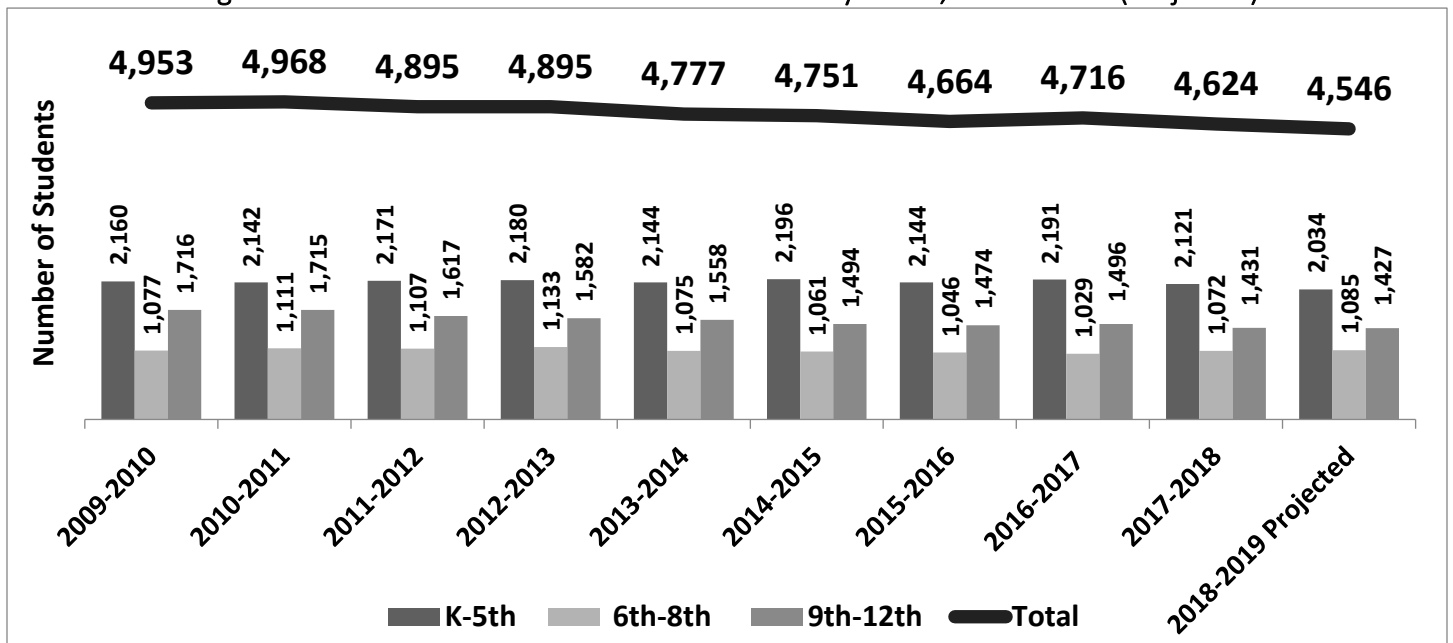

Education

Juneau School District Enrollment

The official October count of enrollment for K-12 in the Juneau school district for the 2017-2018 school year was 4,624 students, down 2 percent from the prior year. The school district estimates that enrollment will be down another -1.7 percent for the 2018-2019 school year.

Figure 41: Juneau School District K-12 Enrollment by Grade, 2009 – 2018 (Projected)

Source: Juneau School District

University of Alaska Southeast Enrollment

Enrollment at the University of Alaska Southeast (UAS) continued to decline with 2,676 students enrolled across all three campus locations, a more than 7 percent decrease from the prior year. The decrease in enrollment is a result of multiple factors, including the declining numbers of high school graduates across the entire state and a shift in course offerings to support degree completion.