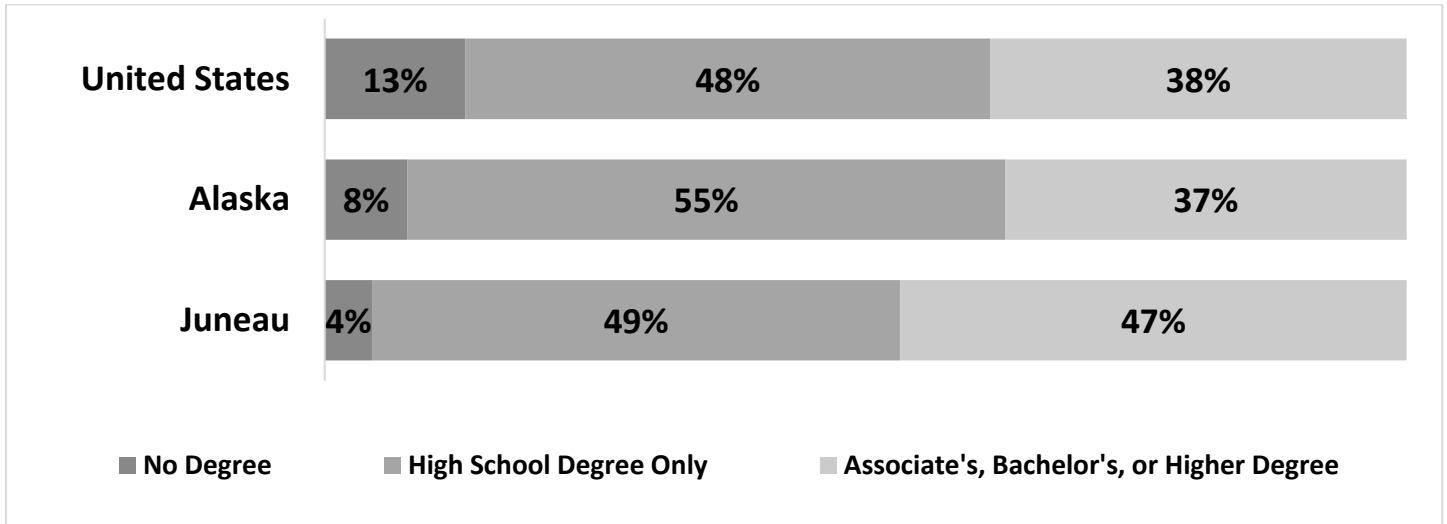

Educational Attainment

Juneau has a better educated population than the state of Alaska and the nation. Only 4 percent of Juneau residents 25 and older do not hold a high school diploma, half that of the statewide average and less than a third of the national average. Nearly half of Juneau's population has earned an Associate's degree or higher, with 40 percent holding at least a Bachelor's degree. In comparison, both Alaska and the United States are populations where less than 40 percent of individuals have earned a degree beyond high school.

Figure 43: Educational Attainment by Percent of Population 25 Years and Older

Source: U.S. Census Bureau, 2012 -2016 American Community Survey 5-Year Estimates, "Educational Attainment" S1501 Dataset