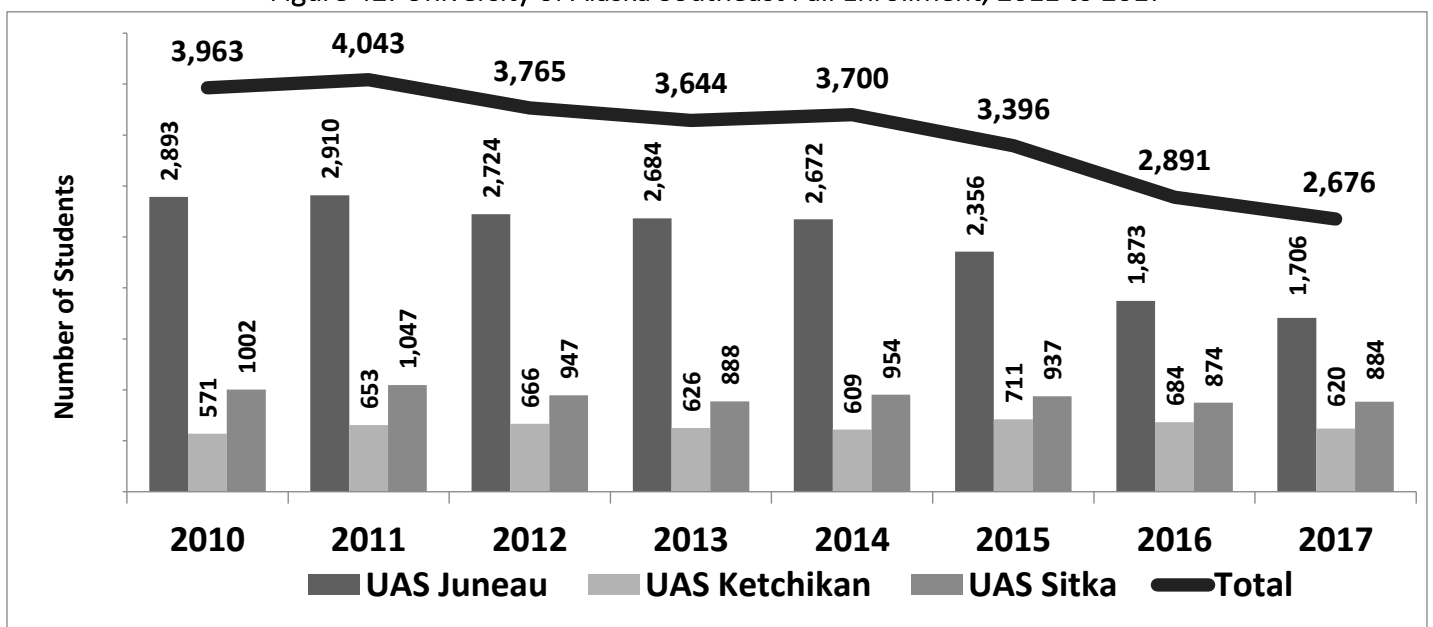

Education

Juneau School District Enrollment

The official October count of enrollment for K-12 in the Juneau school district for the 2017-2018 school year was 4,624 students, down 2 percent from the prior year. The school district estimates that enrollment will be down another -1.7 percent for the 2018-2019 school year.

Figure 41: Juneau School District K-12 Enrollment by Grade, 2009 – 2018 (Projected)

Source: Juneau School District

University of Alaska Southeast Enrollment

Enrollment at the University of Alaska Southeast (UAS) continued to decline with 2,676 students enrolled across all three campus locations, a more than 7 percent decrease from the prior year. The decrease in enrollment is a result of multiple factors, including the declining numbers of high school graduates across the entire state and a shift in course offerings to support degree completion.

Figure 42: University of Alaska Southeast Fall Enrollment, 2011 to 2017

Source: University of Alaska Southeast; Note: Due to cross-registration, individual campus enrollments do not sum to total enrollment.